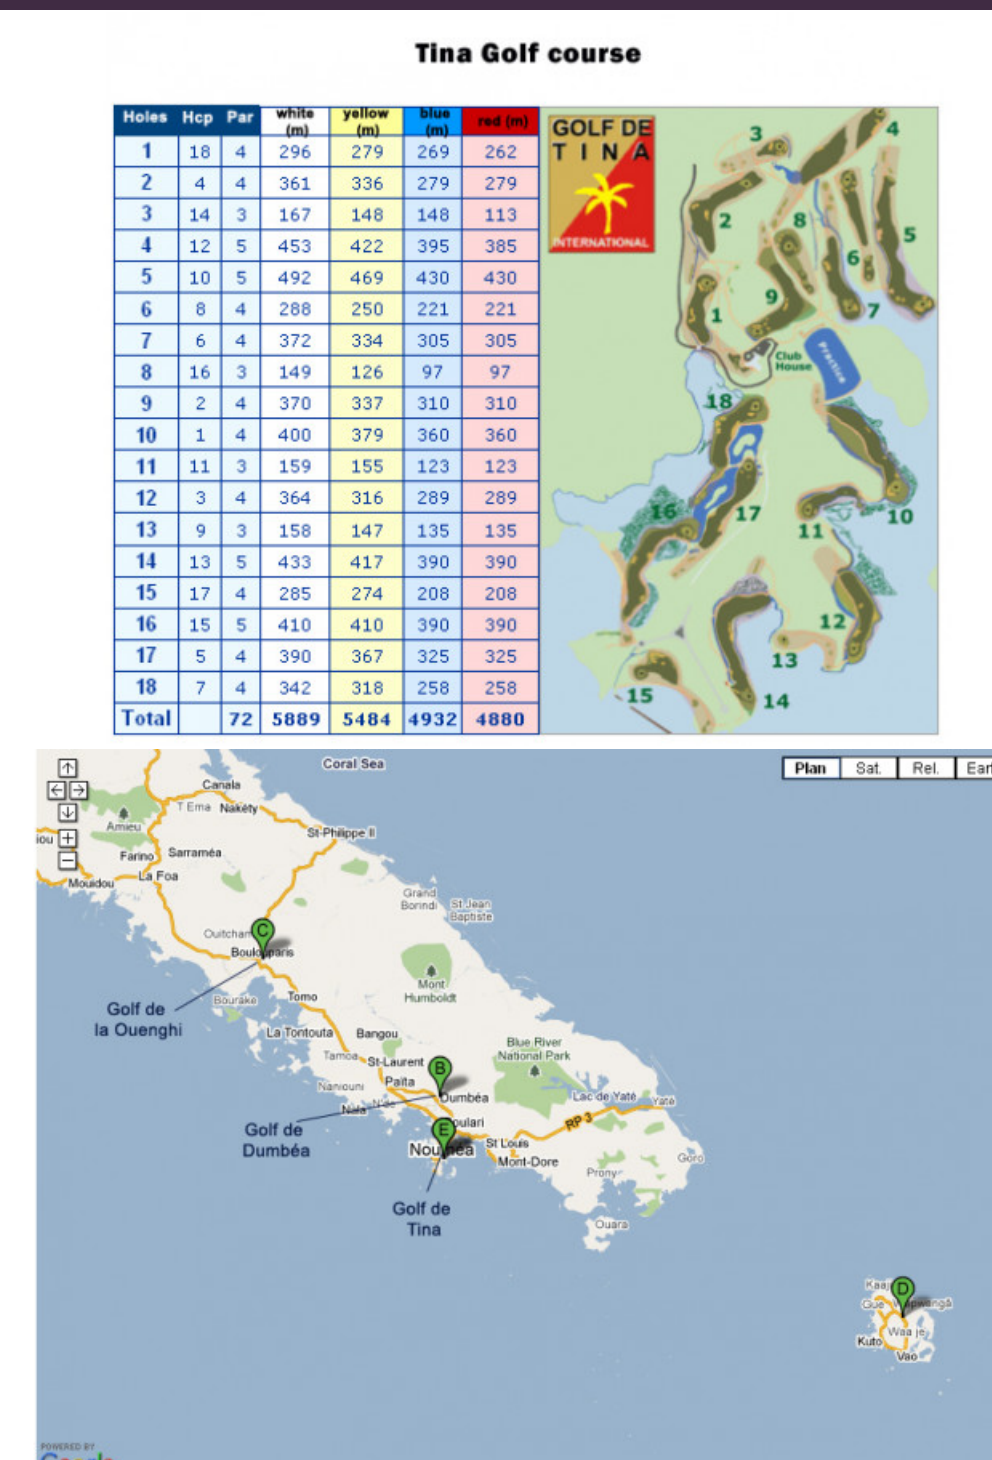

# NOUMEA – GOLF DE TINA

## INCLUDED IN THE PACKAGE

Tee off on a course surrounded by mountains, with long drives across the water and greens by the beach. Learn or practice on a Driving Range where your balls float back to you! The Club House, where the terrace overlooks the Driving Range, welcomes you for lunch.

# NOUMEA – GOLF DE TINA

---

# NOUMEA – GOLF DE TINA

---

Your Destination